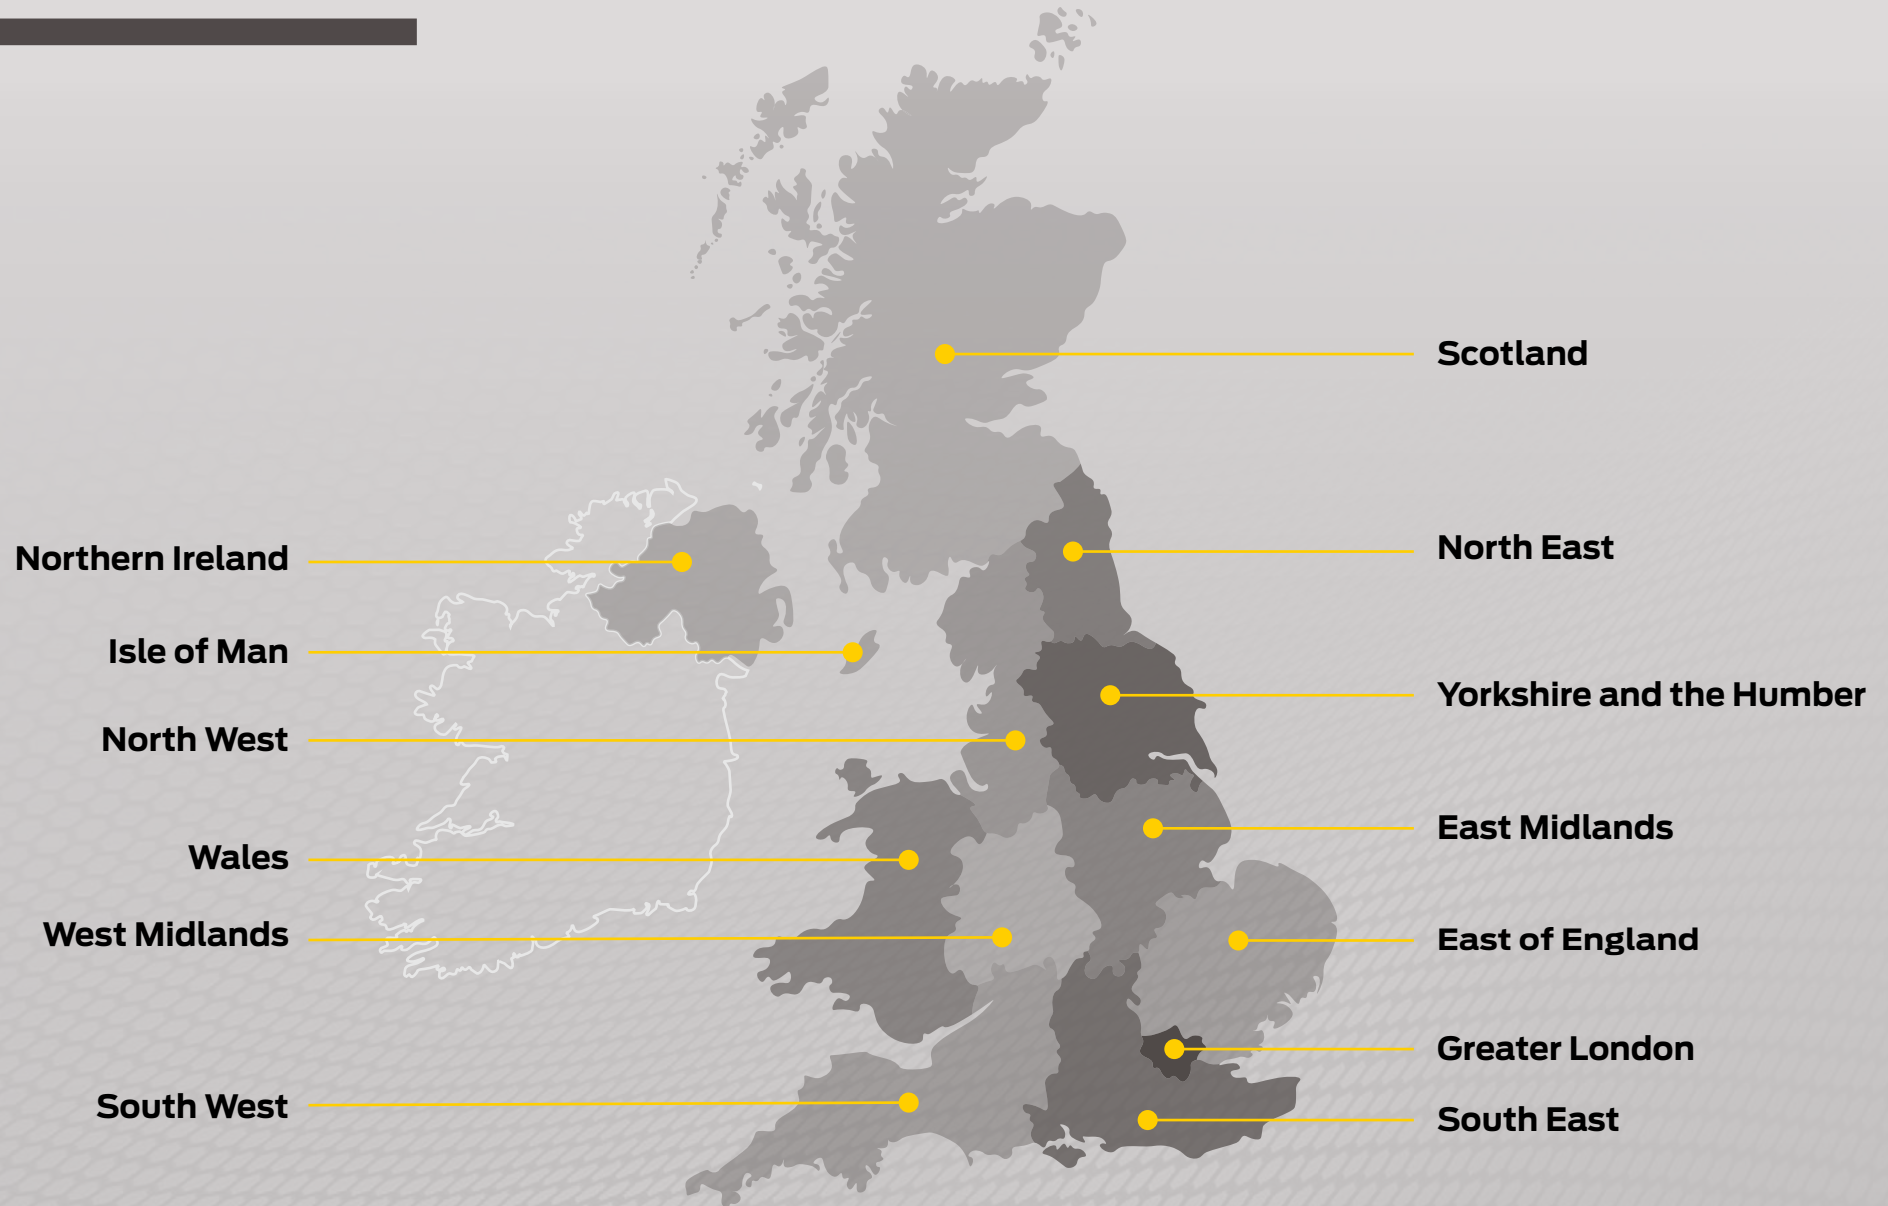

Find your nearest site

East Midlands

Site name	Phone number	Address	Town/City	Post code
PRESTIGE - PROMECH GARAGE SERVICES	01664 503467	UNIT 3B	ARNOLD	NG5 7FJ
PRESTIGE - AUTOMOTO CAR CARE CENTRE	01664 503467	33-41 HIGH ROAD	BEESTON	NG9 4AF
STONEACRE PETERBOROUGH BOONGATE	01405 744192	FORTY ACRE ROAD	BOONGATE	PE1 5PS
PRESTIGE - BOSTON TYRE & AUTO CENTRE	01664 503467	46 FYDELL STREET	BOSTON	PE21 8LF
VERTU HONDA BOSTON 1		MARSH LANE	BOSTON	PE21 7QS
NTA COALVILLE LEICS (503)	01530 834321	26 ASHBY ROAD	COALVILLE	LE67 3LA
PRESTIGE - ANDERSON COMMERCIALS LTD	01664 503467	UNIT 7-8 SOUTH STREET	COALVILLE	LE67 1EU
NTA CORBY NORTHANTS (495)	01536 203508	LLOYDS ROAD	CORBY	NN17 1AW
PRESTIGE - CORBY CAR CARE CENTRE	01664 503467	3 CURIE COURTYARD	CORBY	NN17 5DU
PRESTIGE - M & A CARS LTD	01664 503467	11 WHITTLE ROAD	CORBY	NN17 5DX
HALFORDS GRANTHAM (677)	01476 591435	LONDON ROAD	GRANTHAM	NG31 6HS
NTA GRANTHAM (655)	01476 575887	68 LONDON ROAD	GRANTHAM	NG31 6HR
PRESTIGE - GRANTHAM SERVICE & MOT CENTRE	01664 503467	UNIT 1 ALMA PARK ROAD	GRANTHAM	NG31 9SE
STONEACRE GRANTHAM	01405 744192	TOLLEMACHE ROAD SOUTH	GRANTHAM	NG31 7UH
HALFORDS NOTTINGHAM HUCKNALL (210)	0115 963 8825	UNIT 4 CHRISTOPHER COURT	HUCKNALL	NG15 6EP
PRESTIGE - ROMANS TYRES & EXHAUST LTD	01664 503467	11 STONEHILL	HUNTINGDON	PE29 6ED
HALFORDS KETTERING (005)	01536 410421	TRAFALGAR ROAD	KETTERING	NN16 8DB
PRESTIGE - SIGNATURE TRANSMISSIONS	01664 503467	SIGNATURE TRANSMISSIONS	KETTERING	NN16 8LD
PRESTIGE - HITECH AUTO SERVICES	01664 503467	9 TORRIDGE CLOSE	KETTERING	NN16 8PY
INCHCAPE HUNTERS LAND ROVER KINGS LYNN		SCANIA WAY	KINGS LYNN	PE30 4JH
HALFORDS KINGS LYNN (006)	01553 691020	2 CAMPBELLS MEADOW	KING'S LYNN	PE30 1NS
PRESTIGE - AVR	01664 503467	UNIT 1 HEREFORD WAY	KING'S LYNN	PE30 4JD
INCHCAPE MERCEDES BENZ OF LEICESTER		ST GEORGES WAY	LEICESTER	LE1 1SP
HALFORDS LEICESTER (TIGER) (008)	0116 254 9911	LOWER HASTINGS STREET	LEICESTER	LE1 7AT
HALFORDS LEICESTER (W'GATE) (059)	0116 251 5245	1-3 LITTLETON STREET	LEICESTER	LE4 0BP